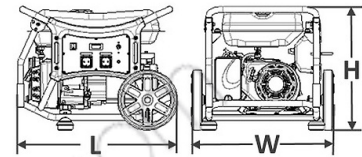

Alternator		
Voltage regulation system		AVR

Dimensional data		
Length	(L) mm	680
Width	(W) mm	602
Height	(H) mm	523
Dry weight	kg	49
Carton box dimension LxWxH	mm	685x505x520

Autonomy		
Fuel tank capacity		17
Fuel consumption 50%	l/h	1.04
Running time 50%	h	16.3